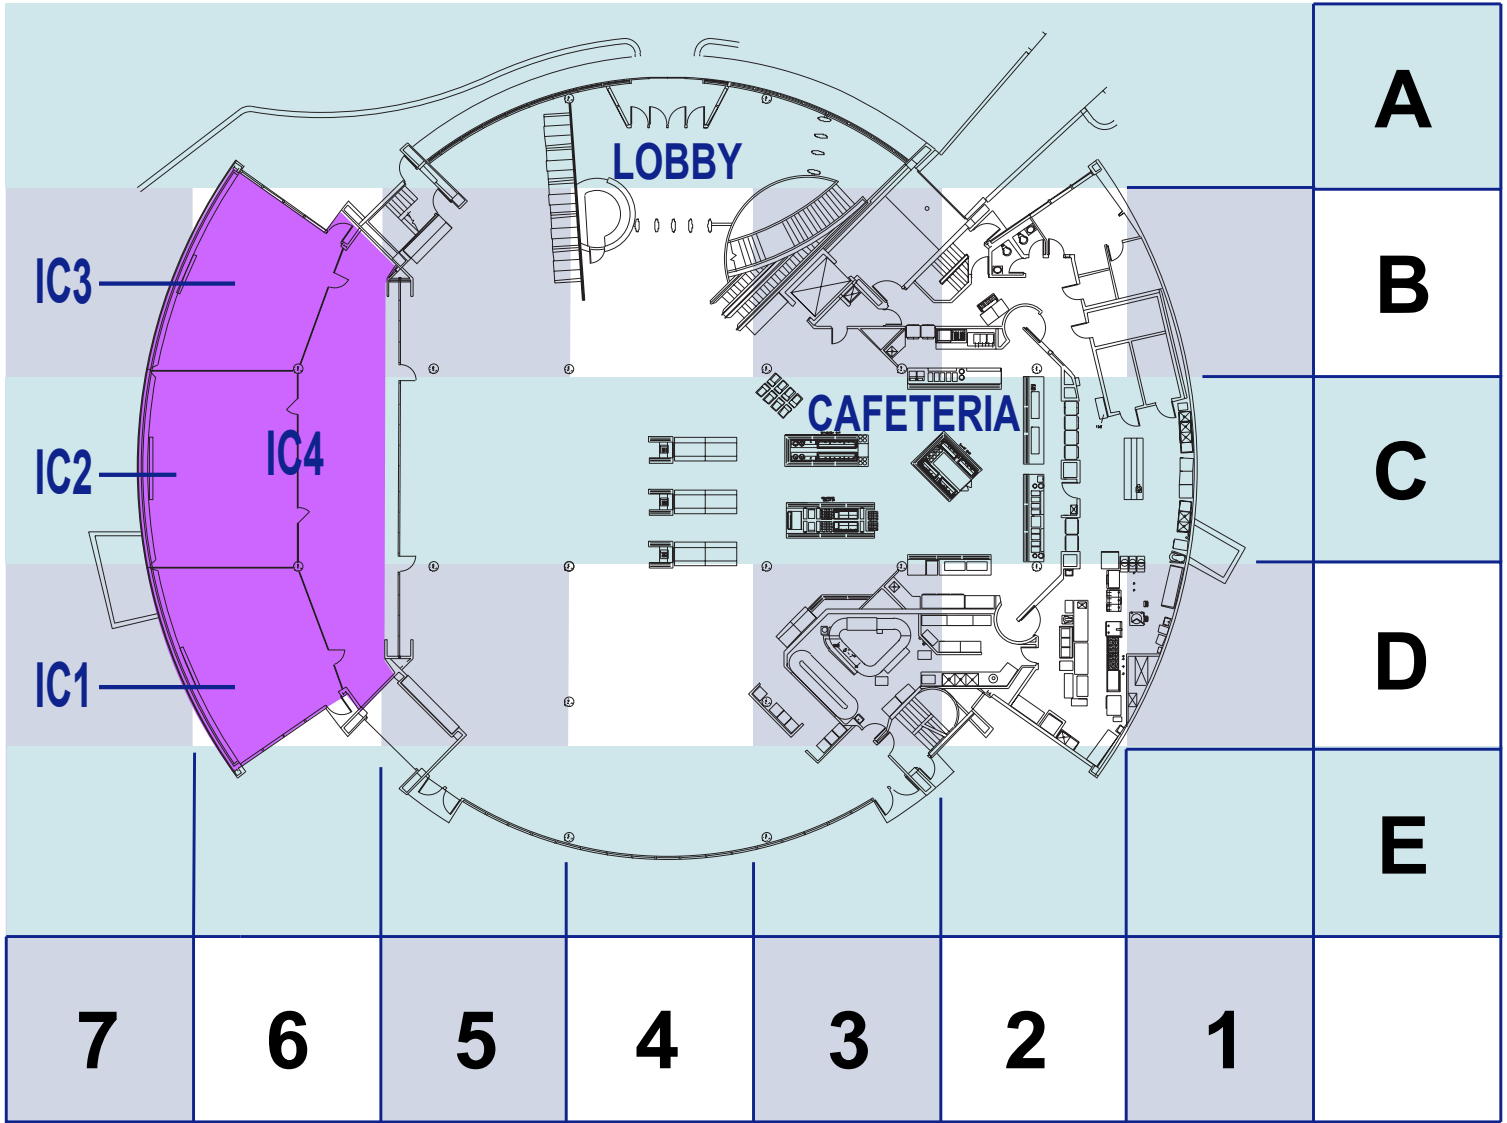

5910, 5810, 5710 MINERAL POINT ROAD SURFACE LOTS

HANDICAP PARKING

VISITOR PARKING

Rosa Road →

Mineral Point Road ↓

Effective 11/14/16

5810 MINERAL POINT ROAD • FIRST FLOOR

Indicates Meeting Rooms scheduled through VEMS

Rosa Road →
Mineral Point Road ↓

Effective 05/23/14